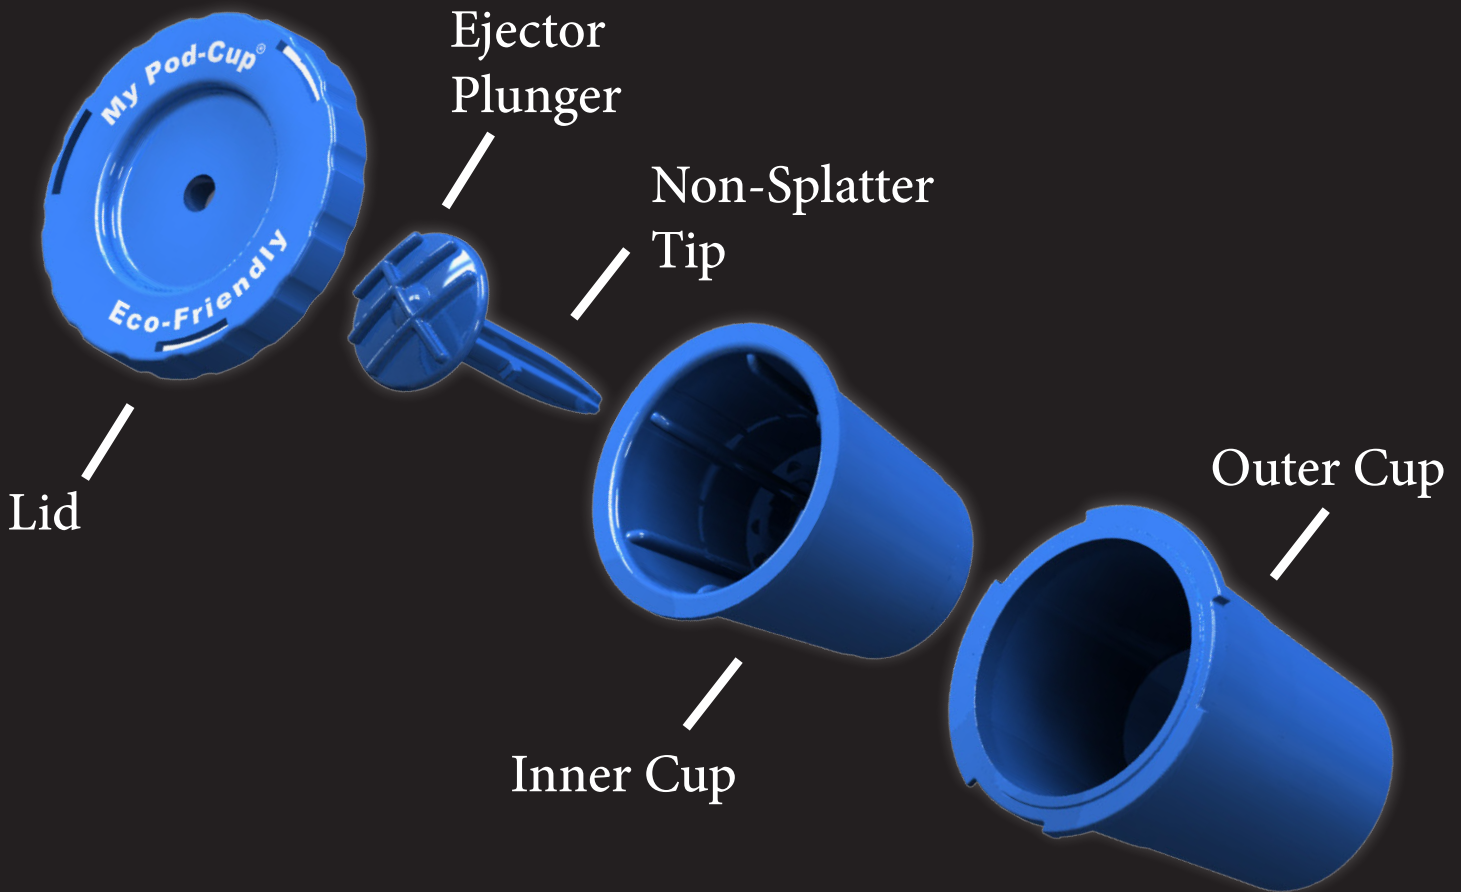

My Pod-Cup[®]

by: *Caféjo*

Brew any gourmet coffee pod in a reusable cup

Works with
Keurig[®] home
brewers

Better for the environment
Save money with pods vs. K-Cups[®]
Enjoy your favorite brands of pods*

*Not designed to work with hard espresso pods

Every Cup Counts...

With the reusable and easy to use My Pod-Cup[®], you can brew an endless variety of coffee using gourmet coffee pods in your Keurig[®] home brewer. Pods are 100% biodegradable & compostable and are packaged in less material, reducing the impact on our planet.

Case Count & Weight: 12 pieces, 2.5 lbs
Case Dimensions: 5.75" x 8.25" x 7.875"
Retail Box Dimensions: 2.5" x 2.5" x 3.5"

Caféjo[®]

3421 WEST FORDHAM AVE
SANTA ANA, CA 92704
TEL: 714.432.8800 FAX: 714.432.8802
WWW.CAFEJO.COM 800.888.BREW